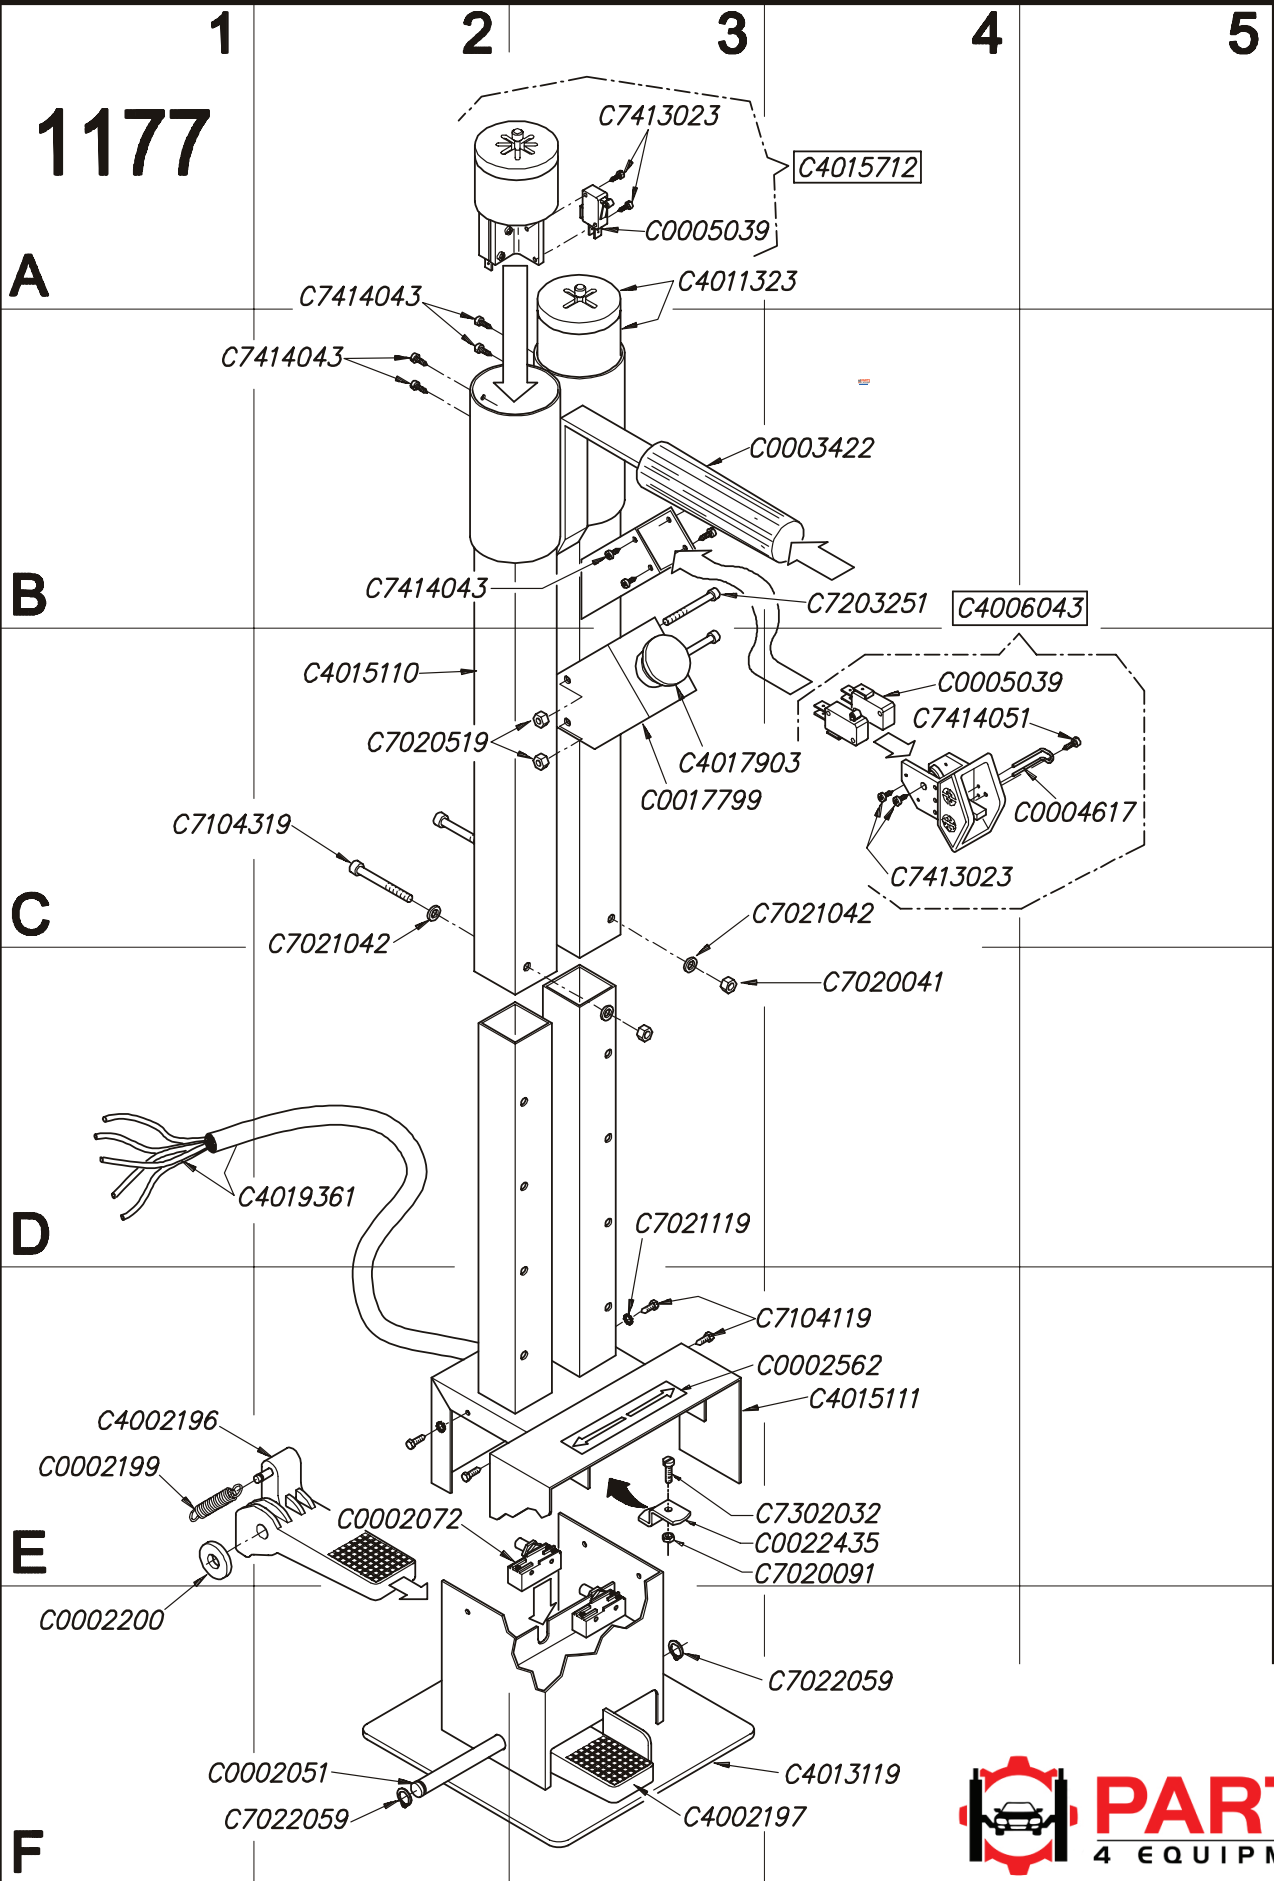

Visit us online to order parts for this machine:
<https://www.parts4equipment.com/>

1177

111-0-july-02

1178

SIEMENS

ALLEN-BRADLEY

C4020298(230v-50)
 C4017957(400v-50)
 07/2002

Visit us online to order parts for this machine:
<https://www.parts4equipment.com/>