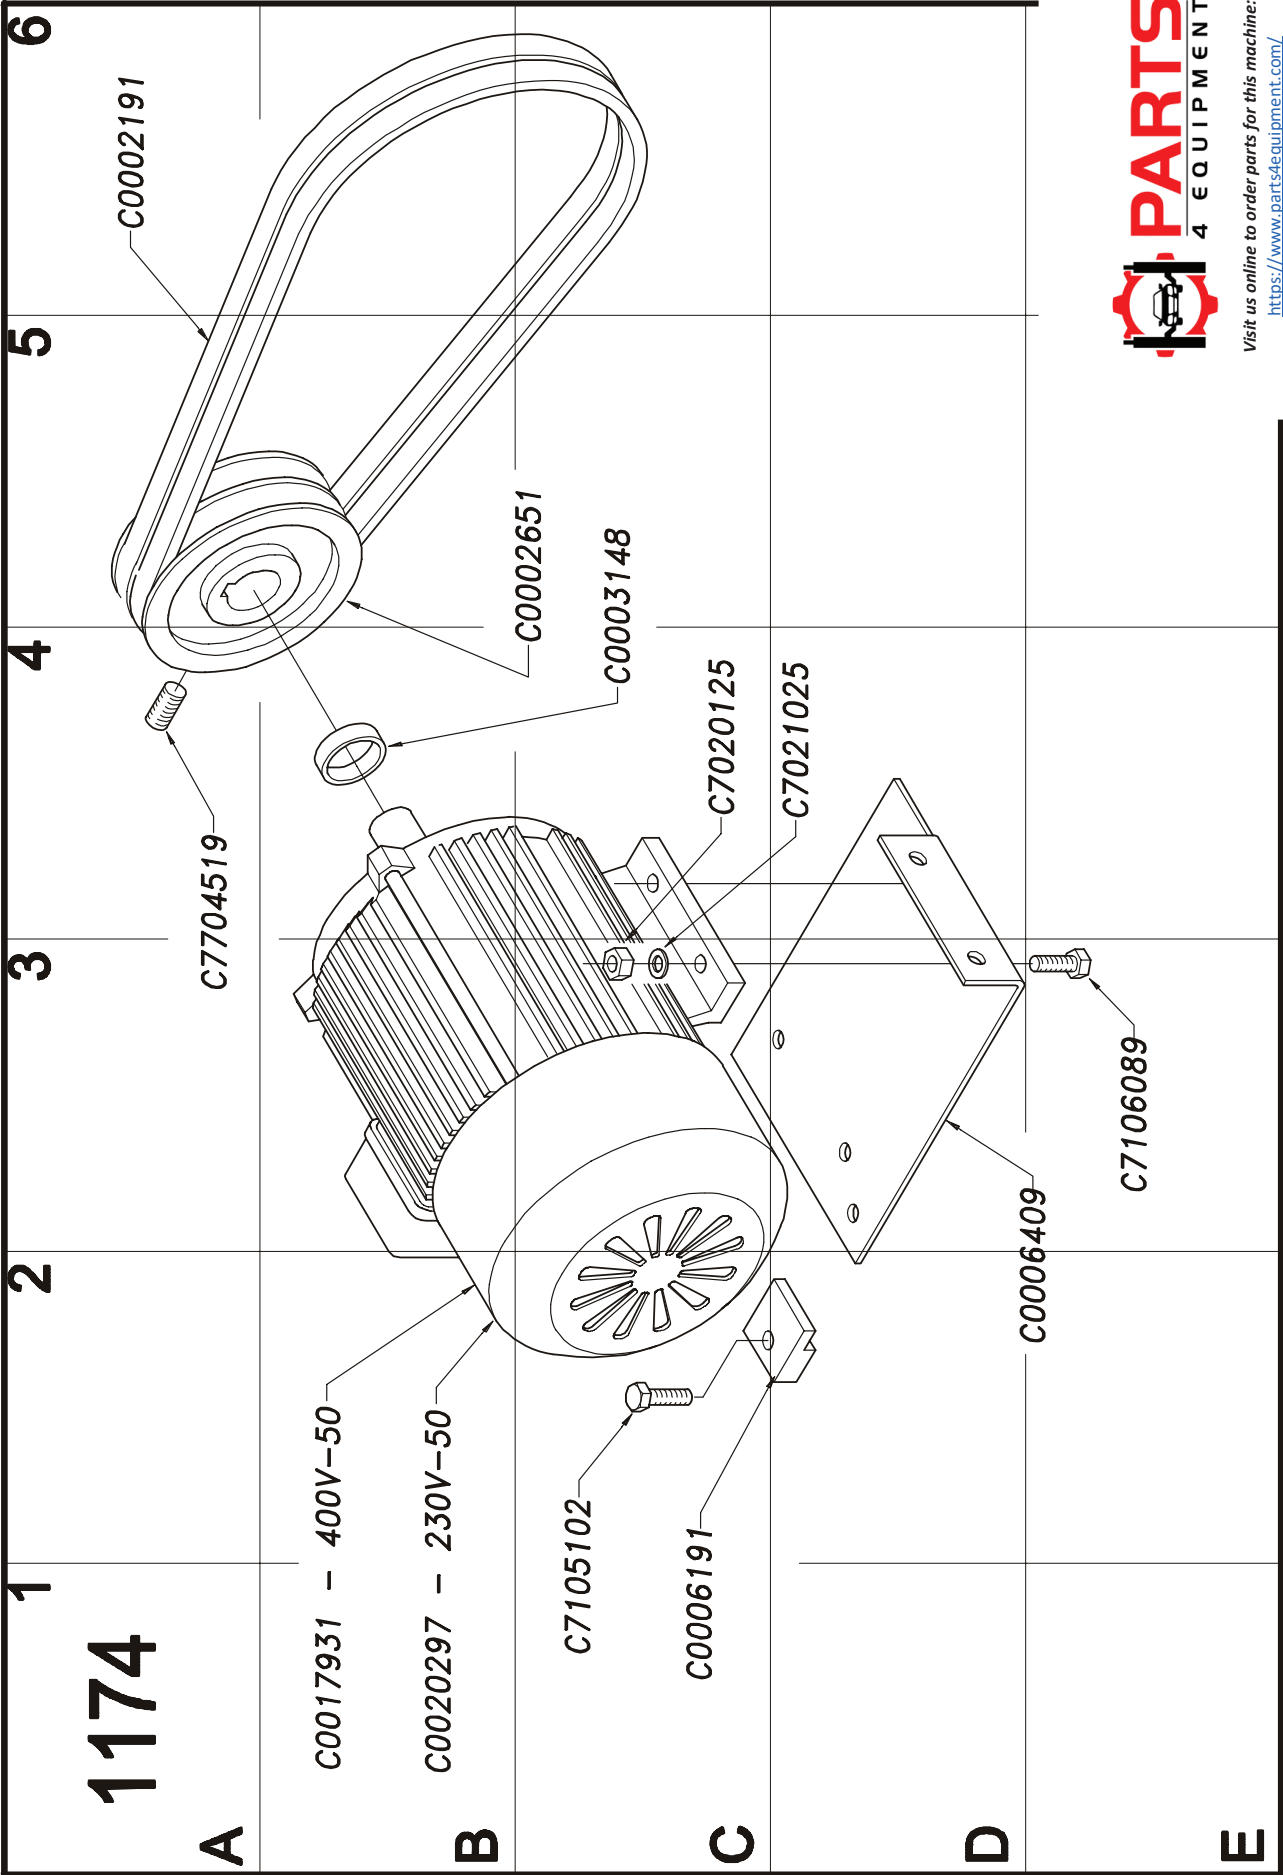

Visit us online to order parts for this machine:
<https://www.parts4equipment.com/>