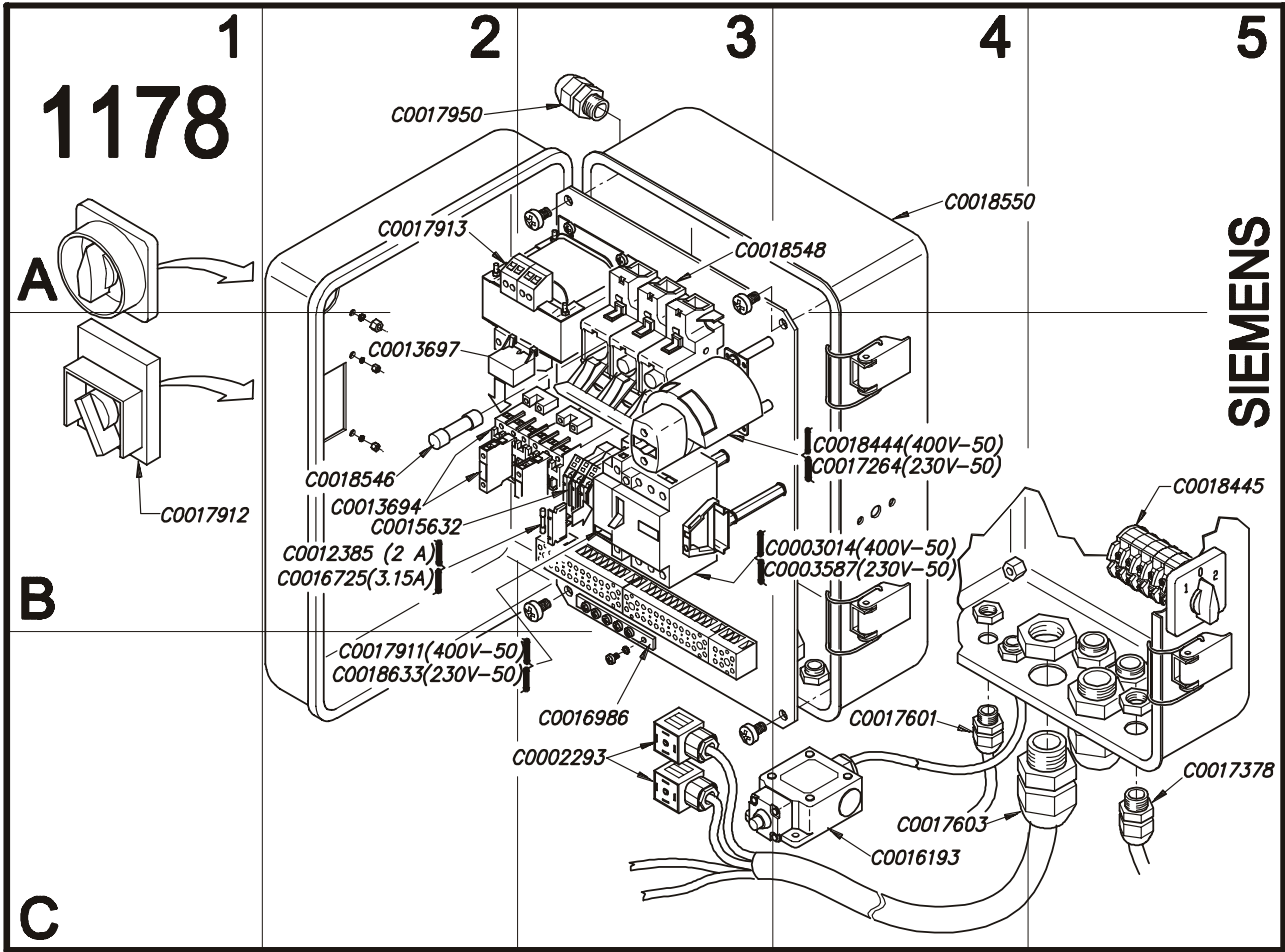

Visit us online to order parts for this machine:
<https://www.parts4equipment.com/>

1177

111-0-july-02

1178

SIEMENS

ALLEN-BRADLEY

C4020298(230v-50)
 C4017957(400v-50)
 07/2002

Visit us online to order parts for this machine:
<https://www.parts4equipment.com/>