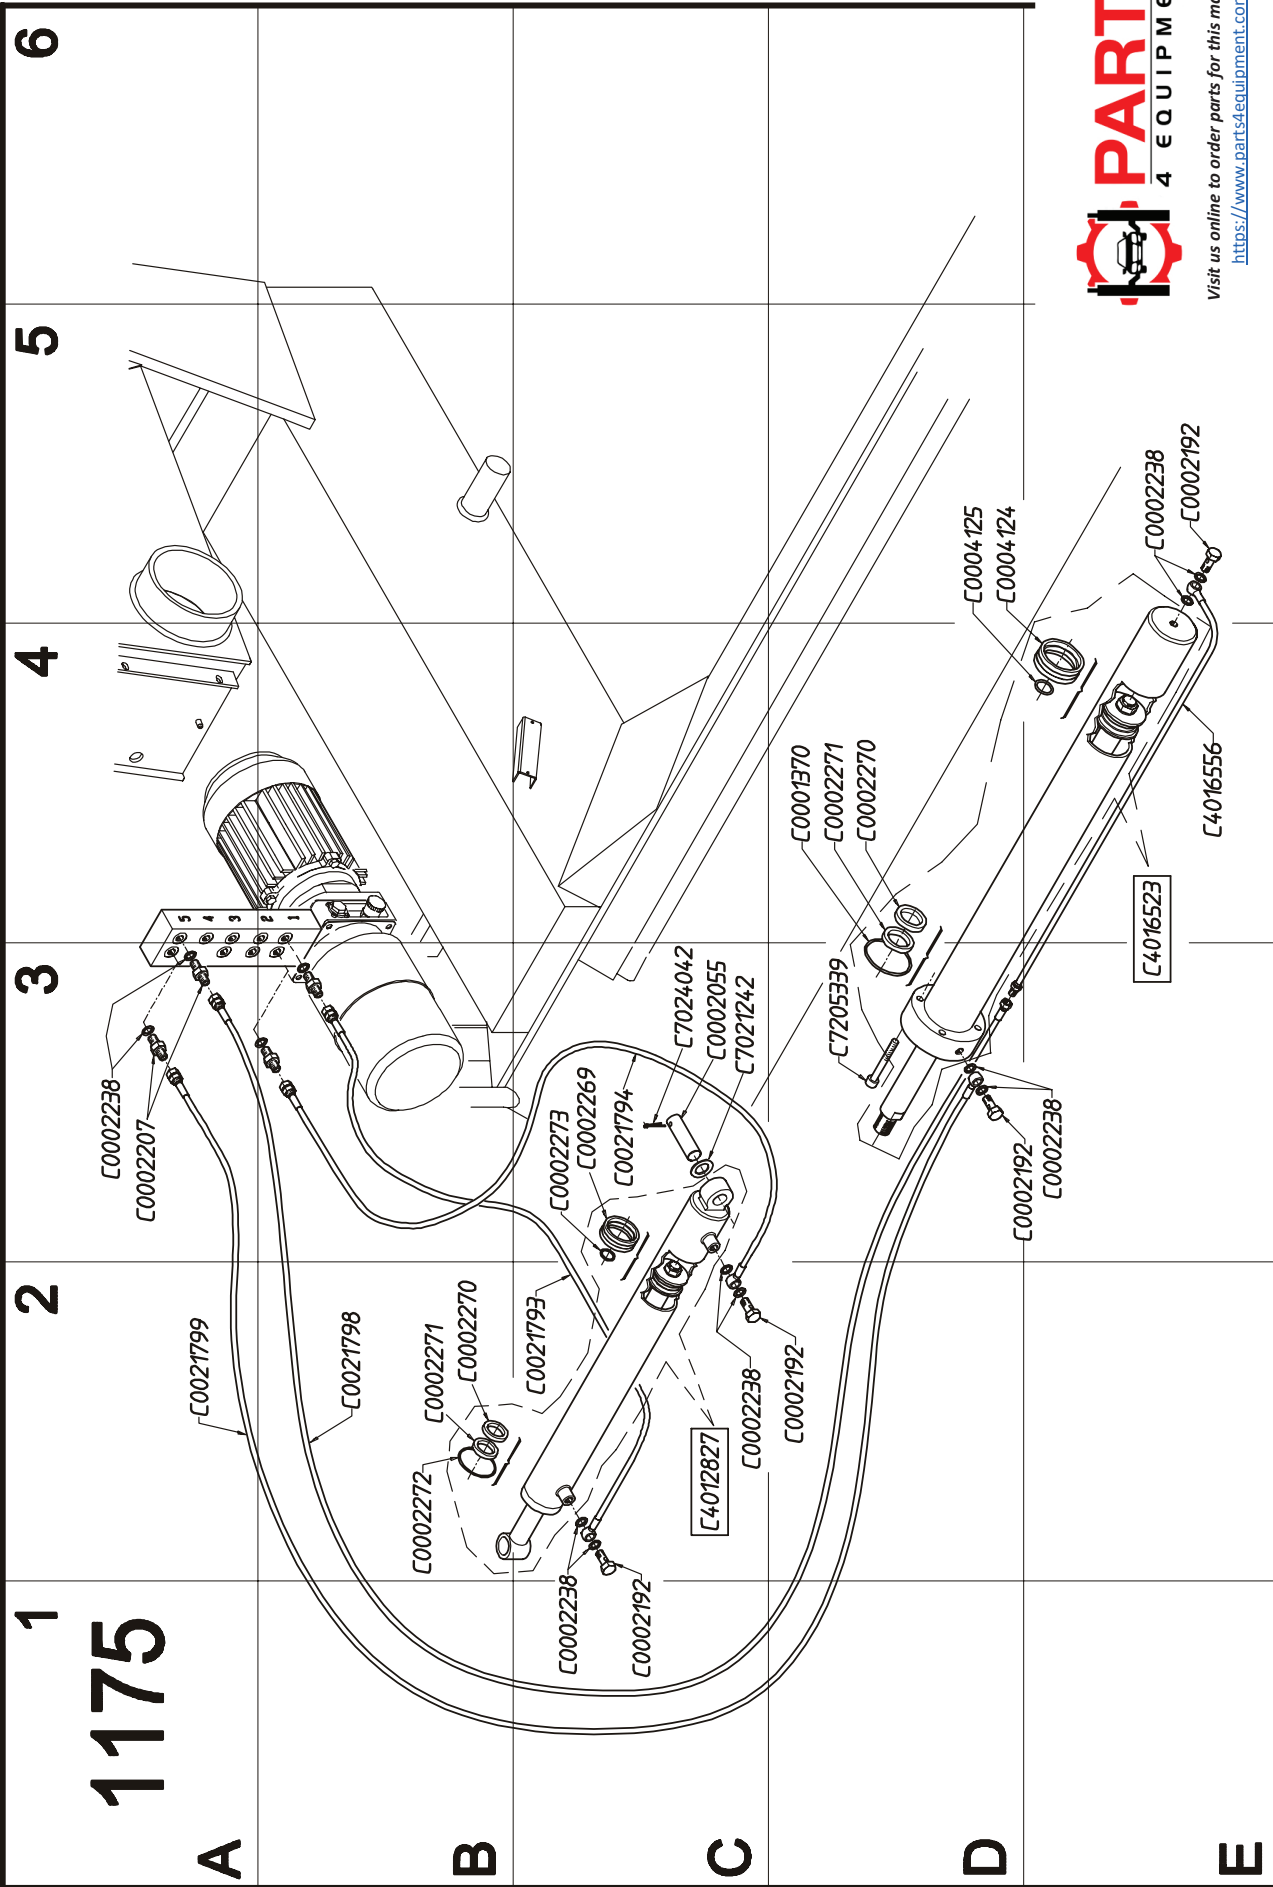

Visit us online to order parts for this machine:
<https://www.parts4equipment.com/>

1177

111-0-july-02

1178

SIEMENS

ALLEN-BRADLEY

C4020298(230v-50)
 C4017957(400v-50)
 07/2002

Visit us online to order parts for this machine:
<https://www.parts4equipment.com/>