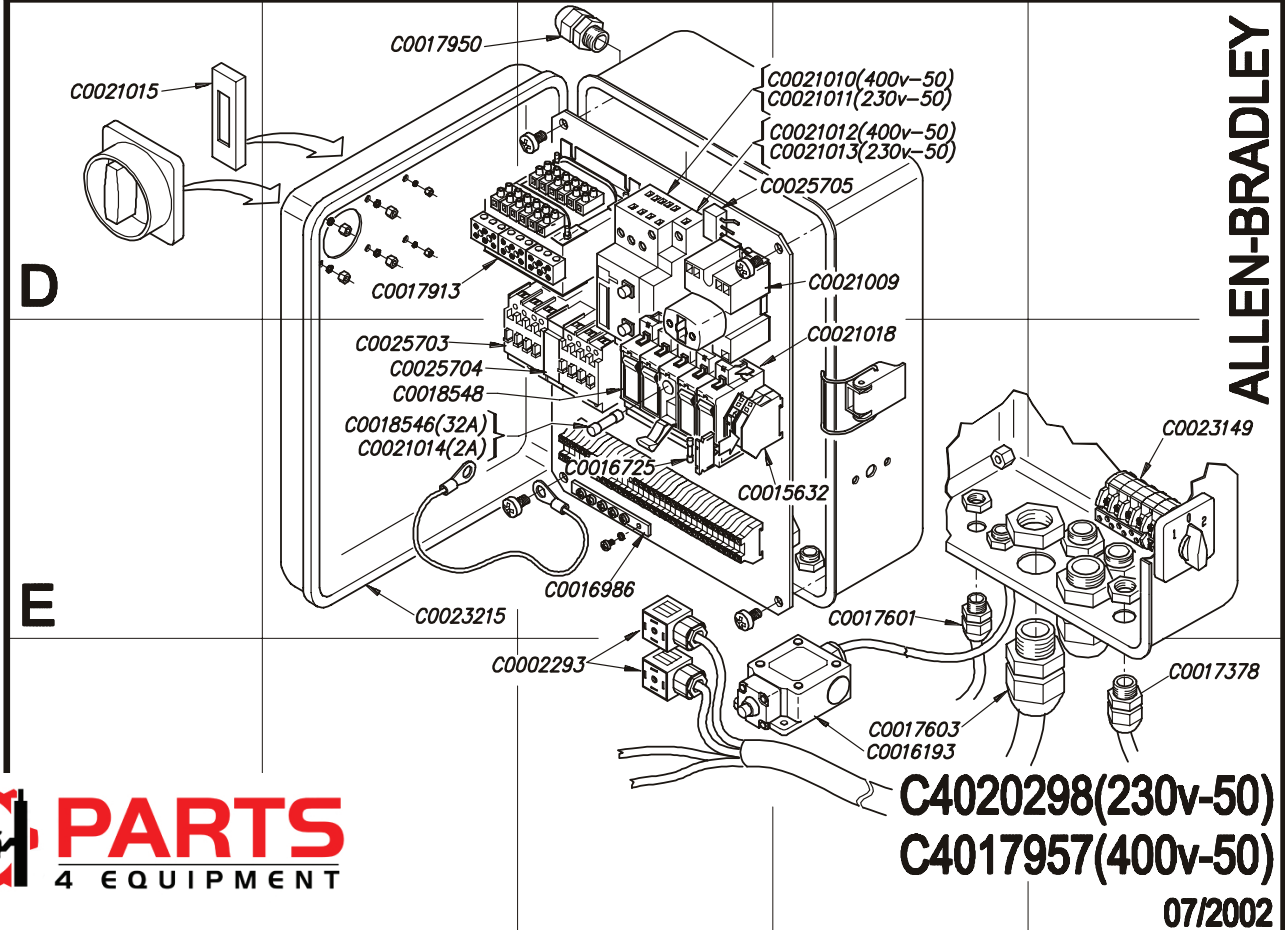

Visit us online to order parts for this machine:
<https://www.parts4equipment.com/>

1177

111-0-july-02

1178

SIEMENS

ALLEN-BRADLEY

C4020298(230v-50)
 C4017957(400v-50)
 07/2002

Visit us online to order parts for this machine:
<https://www.parts4equipment.com/>